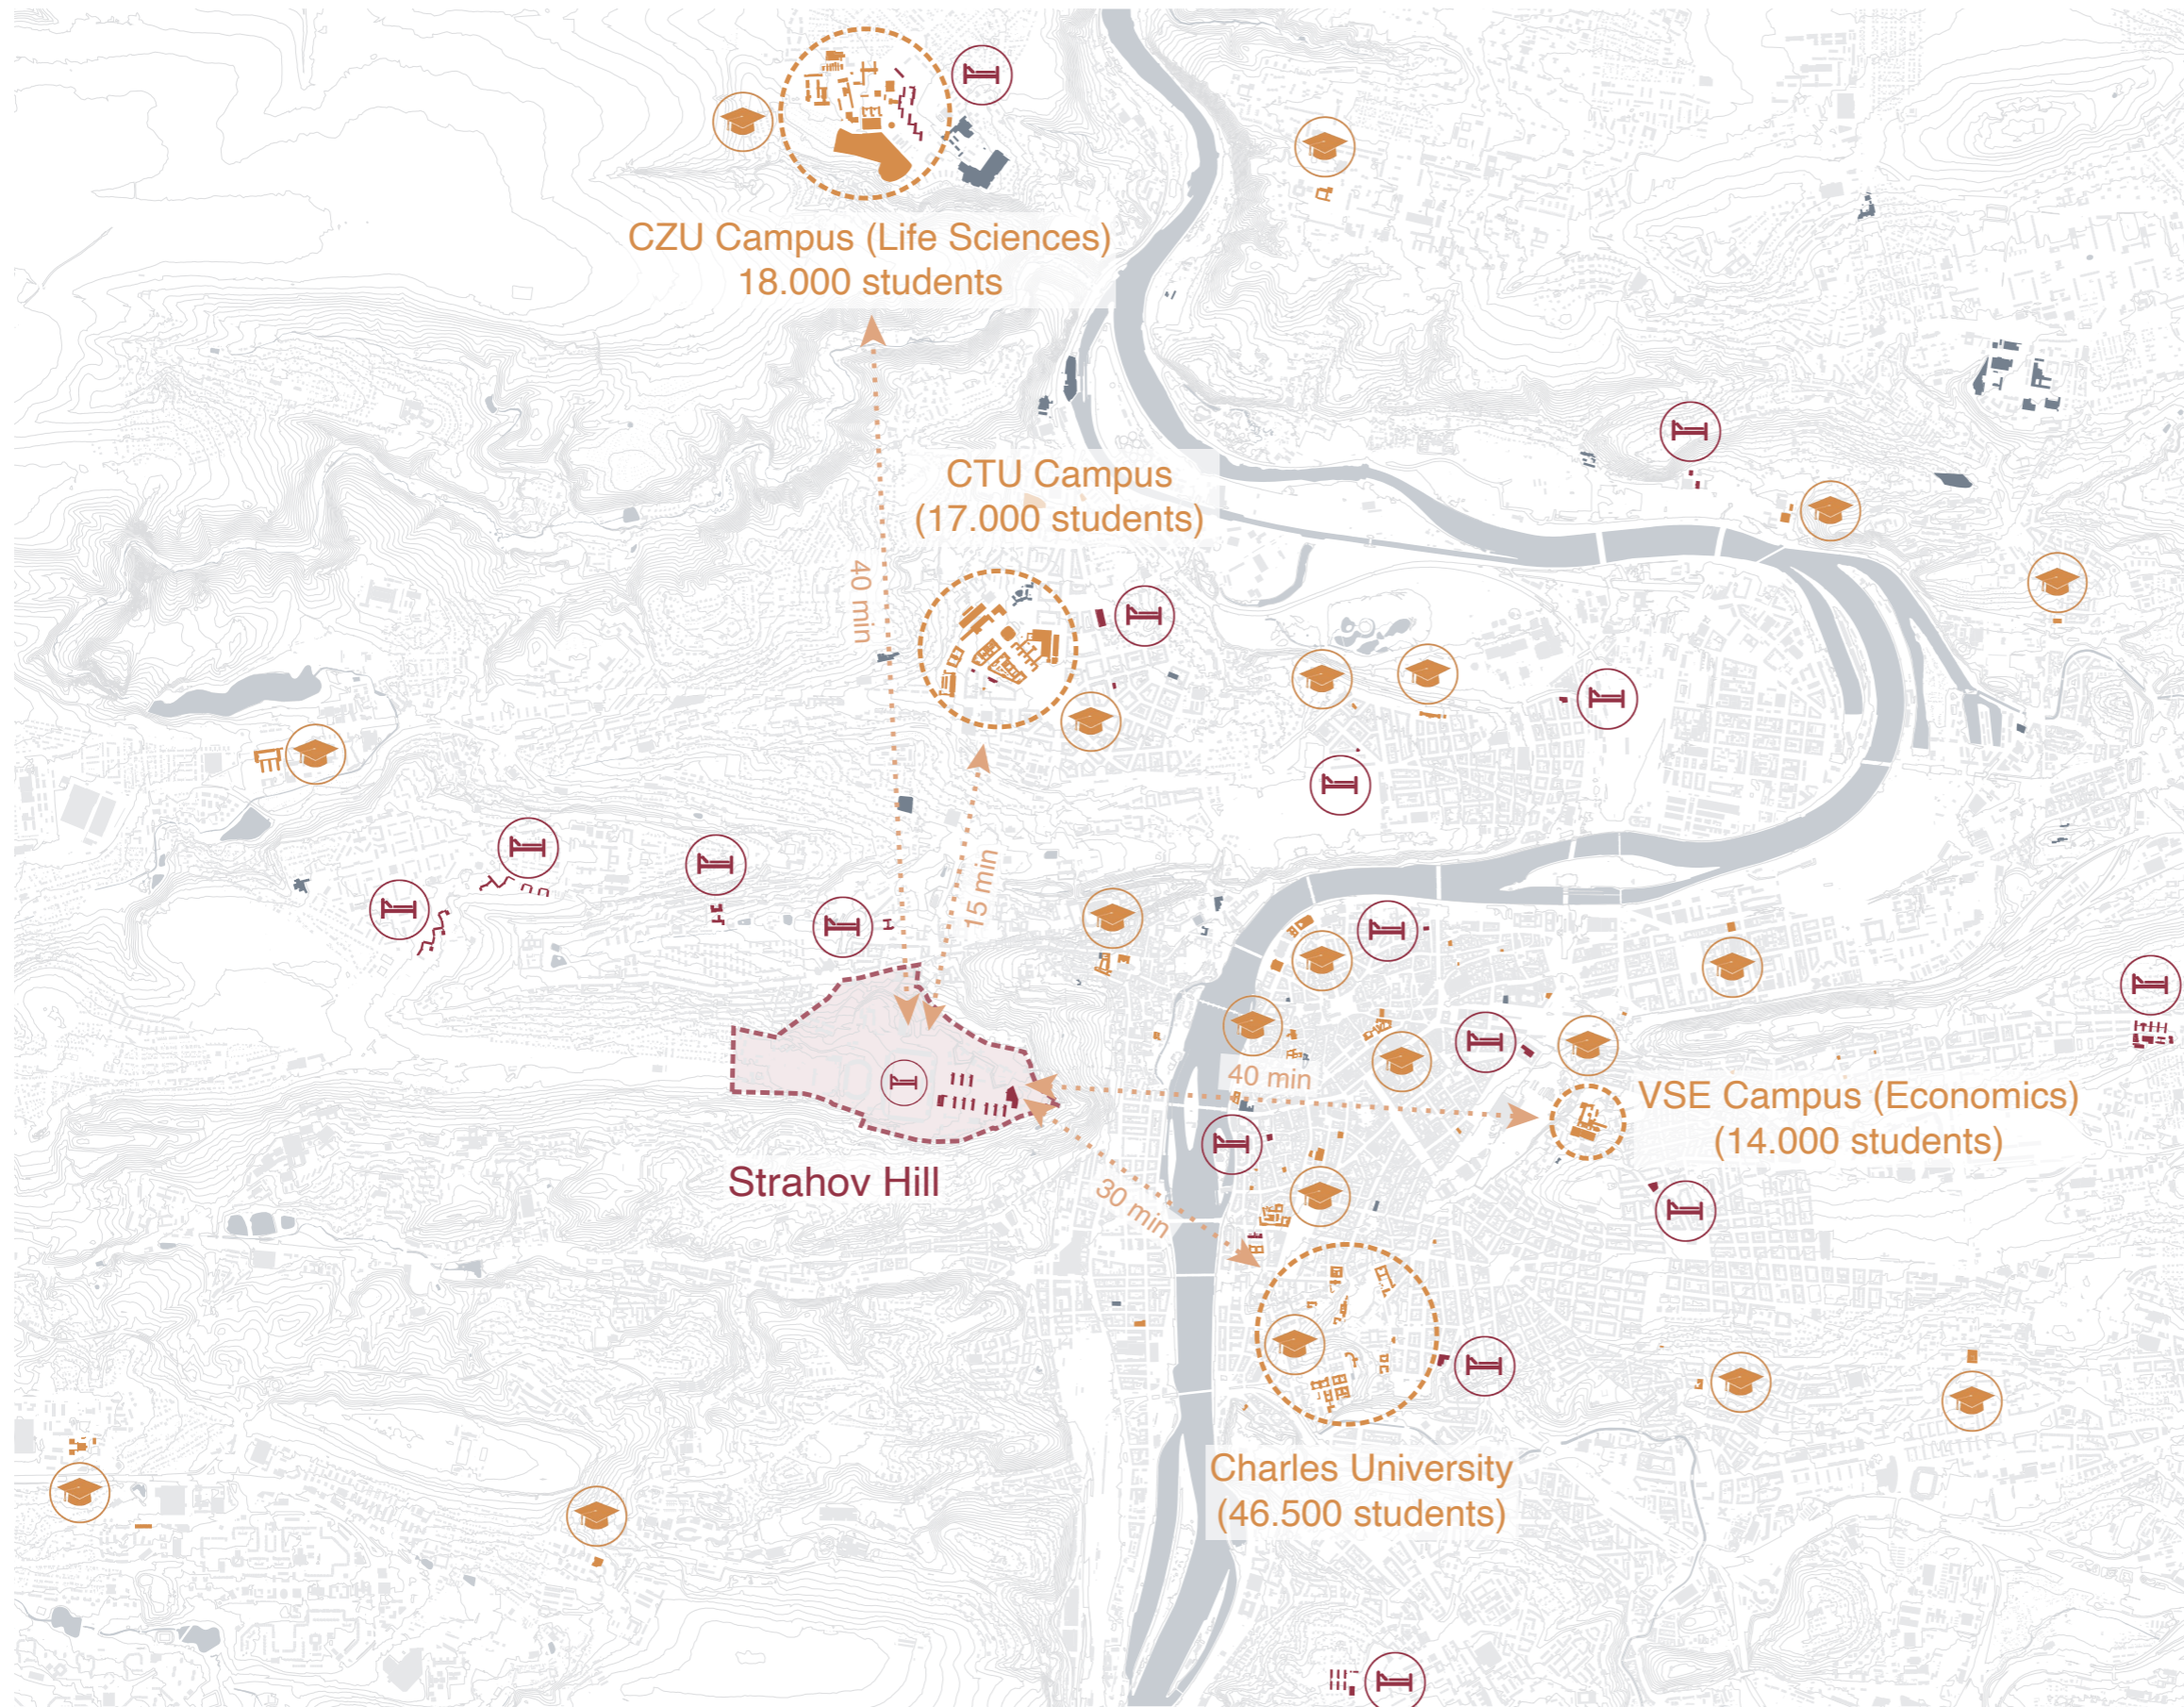

ANALYSIS | UNIVERSITIES IN THE PRAGUE AREA

STRAHOV HILL URBAN STRATEGY