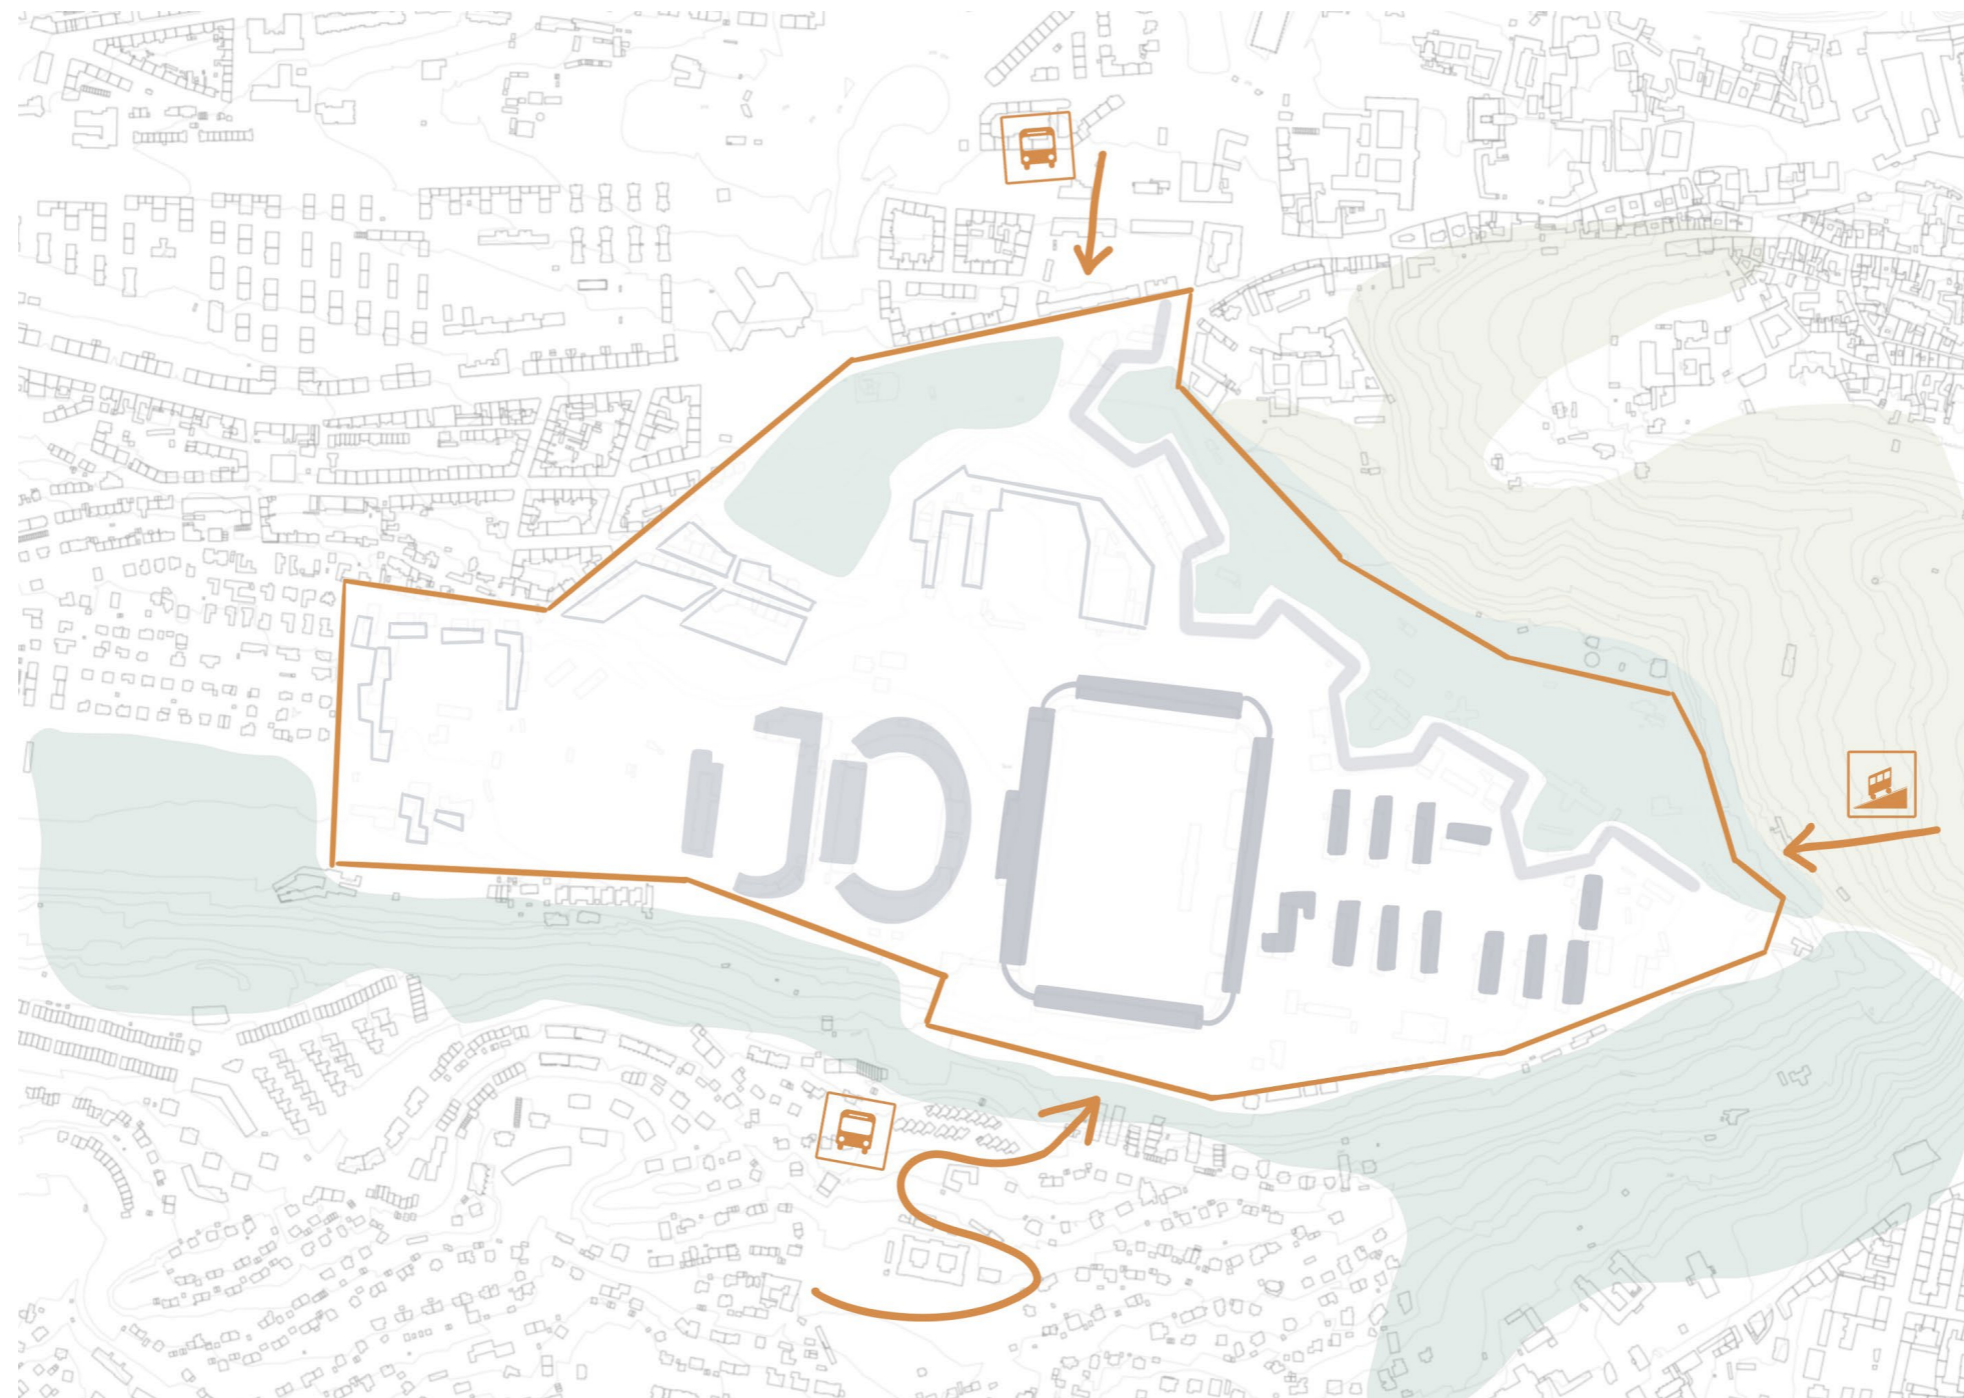

● PRESENT ●

PHASING PLAN | PRESENT

STRAHOV HILL URBAN STRATEGY