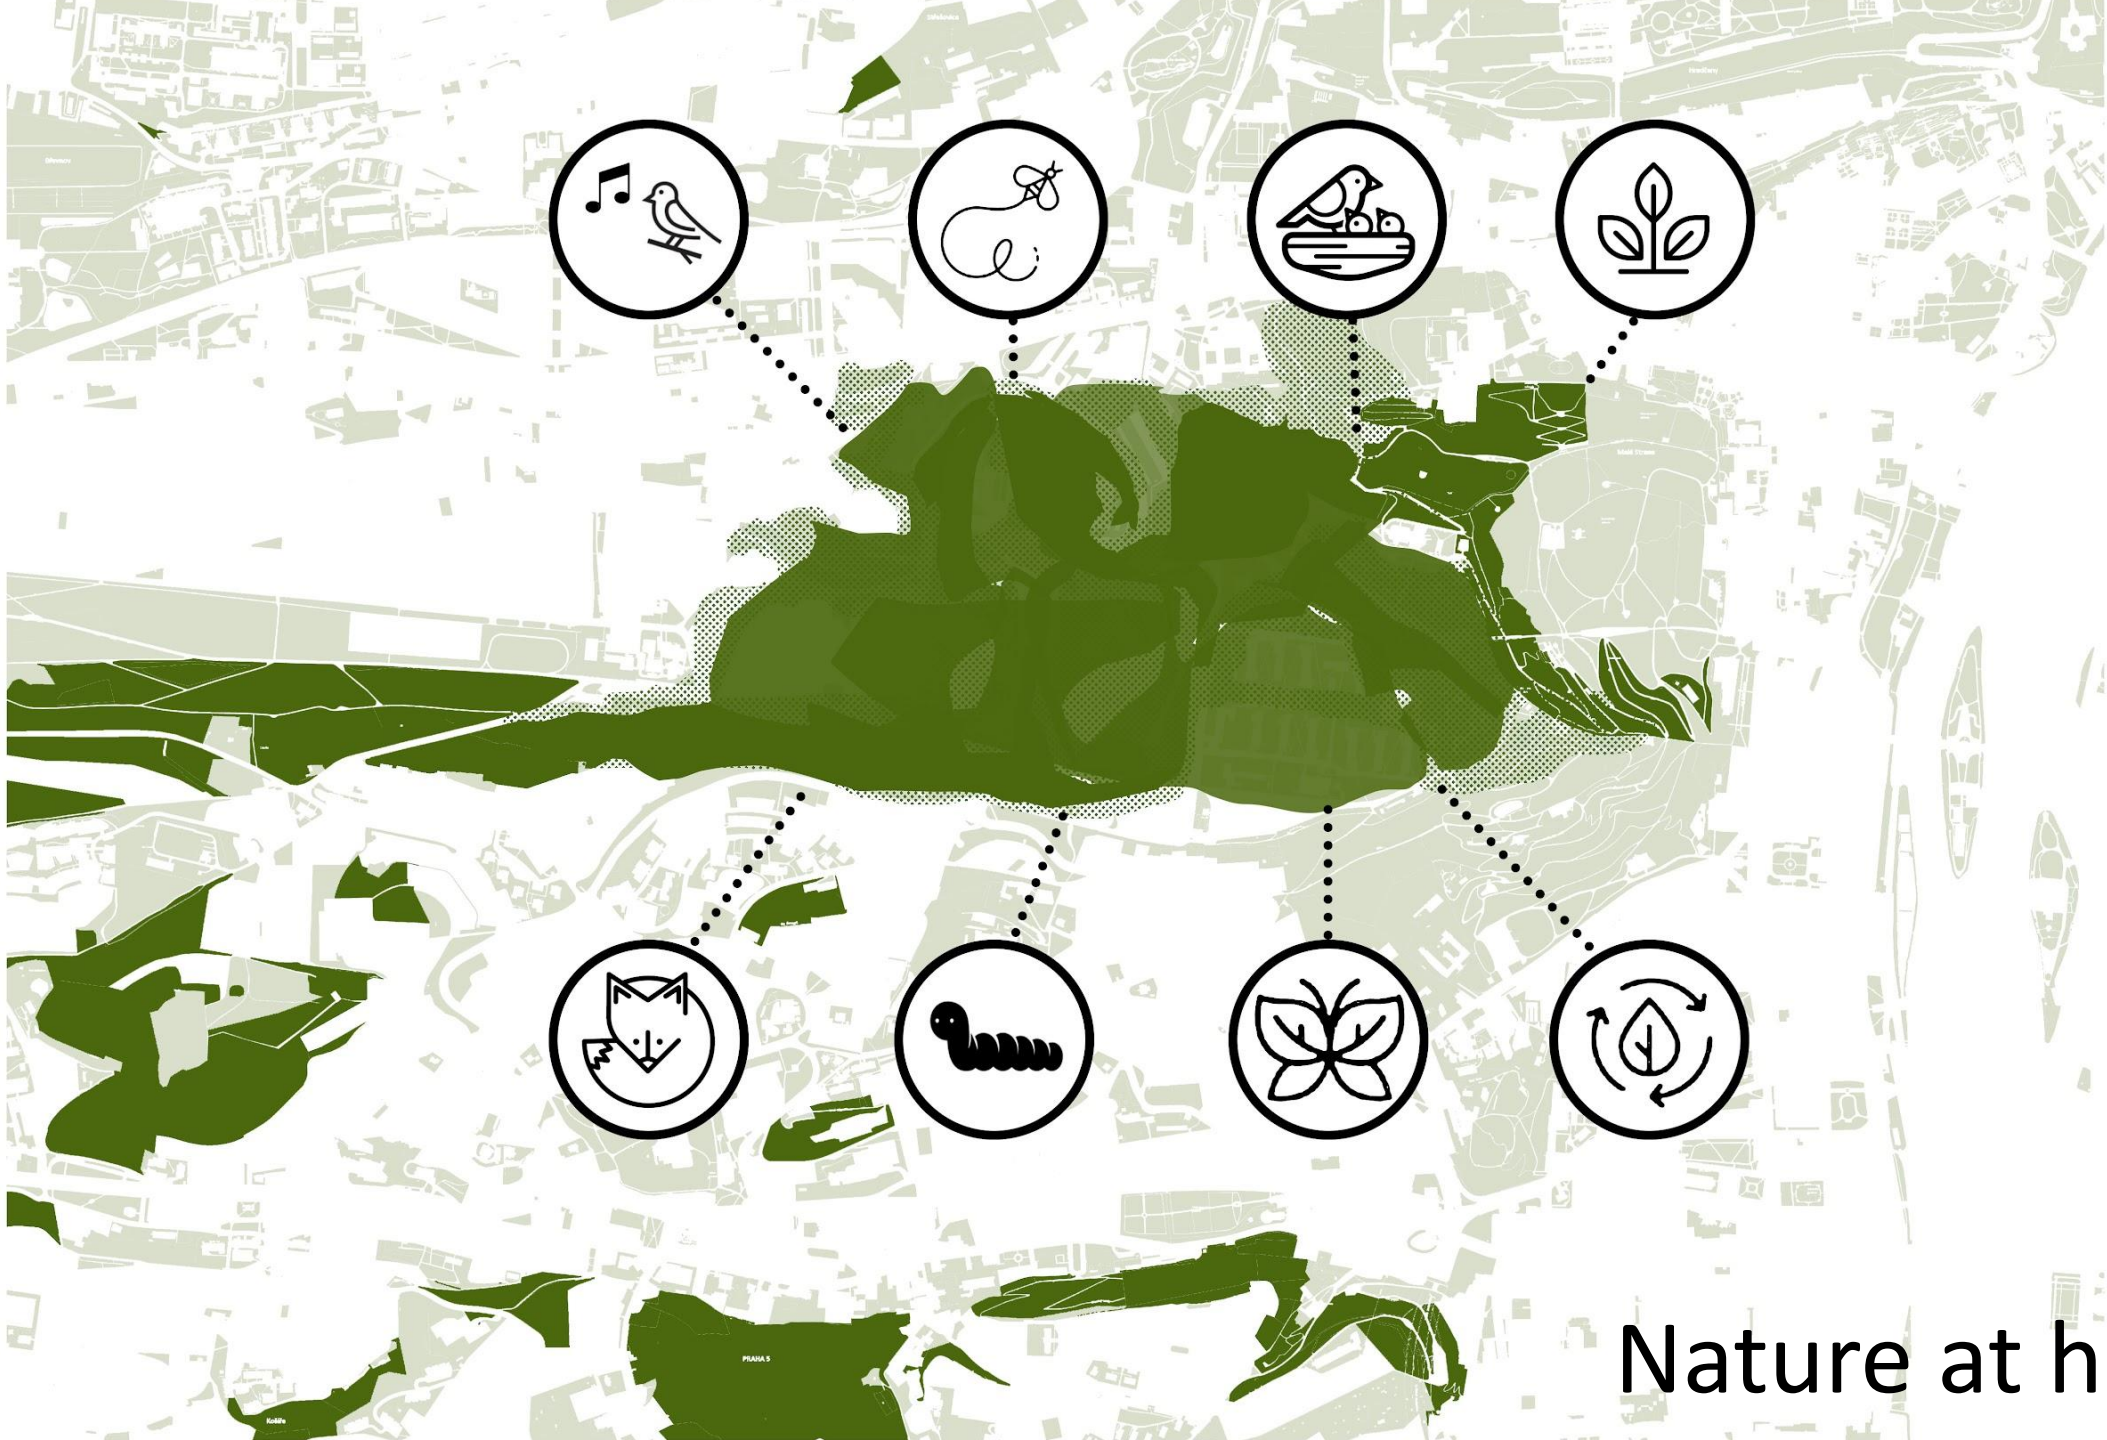

YEAR 2122

BROWNFIELD MAP

Trainstation Bubny
110 ha
about 23min to CTU

Trainstation Žižkov
about 30min to CTU

Smíchov
about 30min to CTU

Nature at home

NATURAL PLAYGROUND

WILD CAMPING