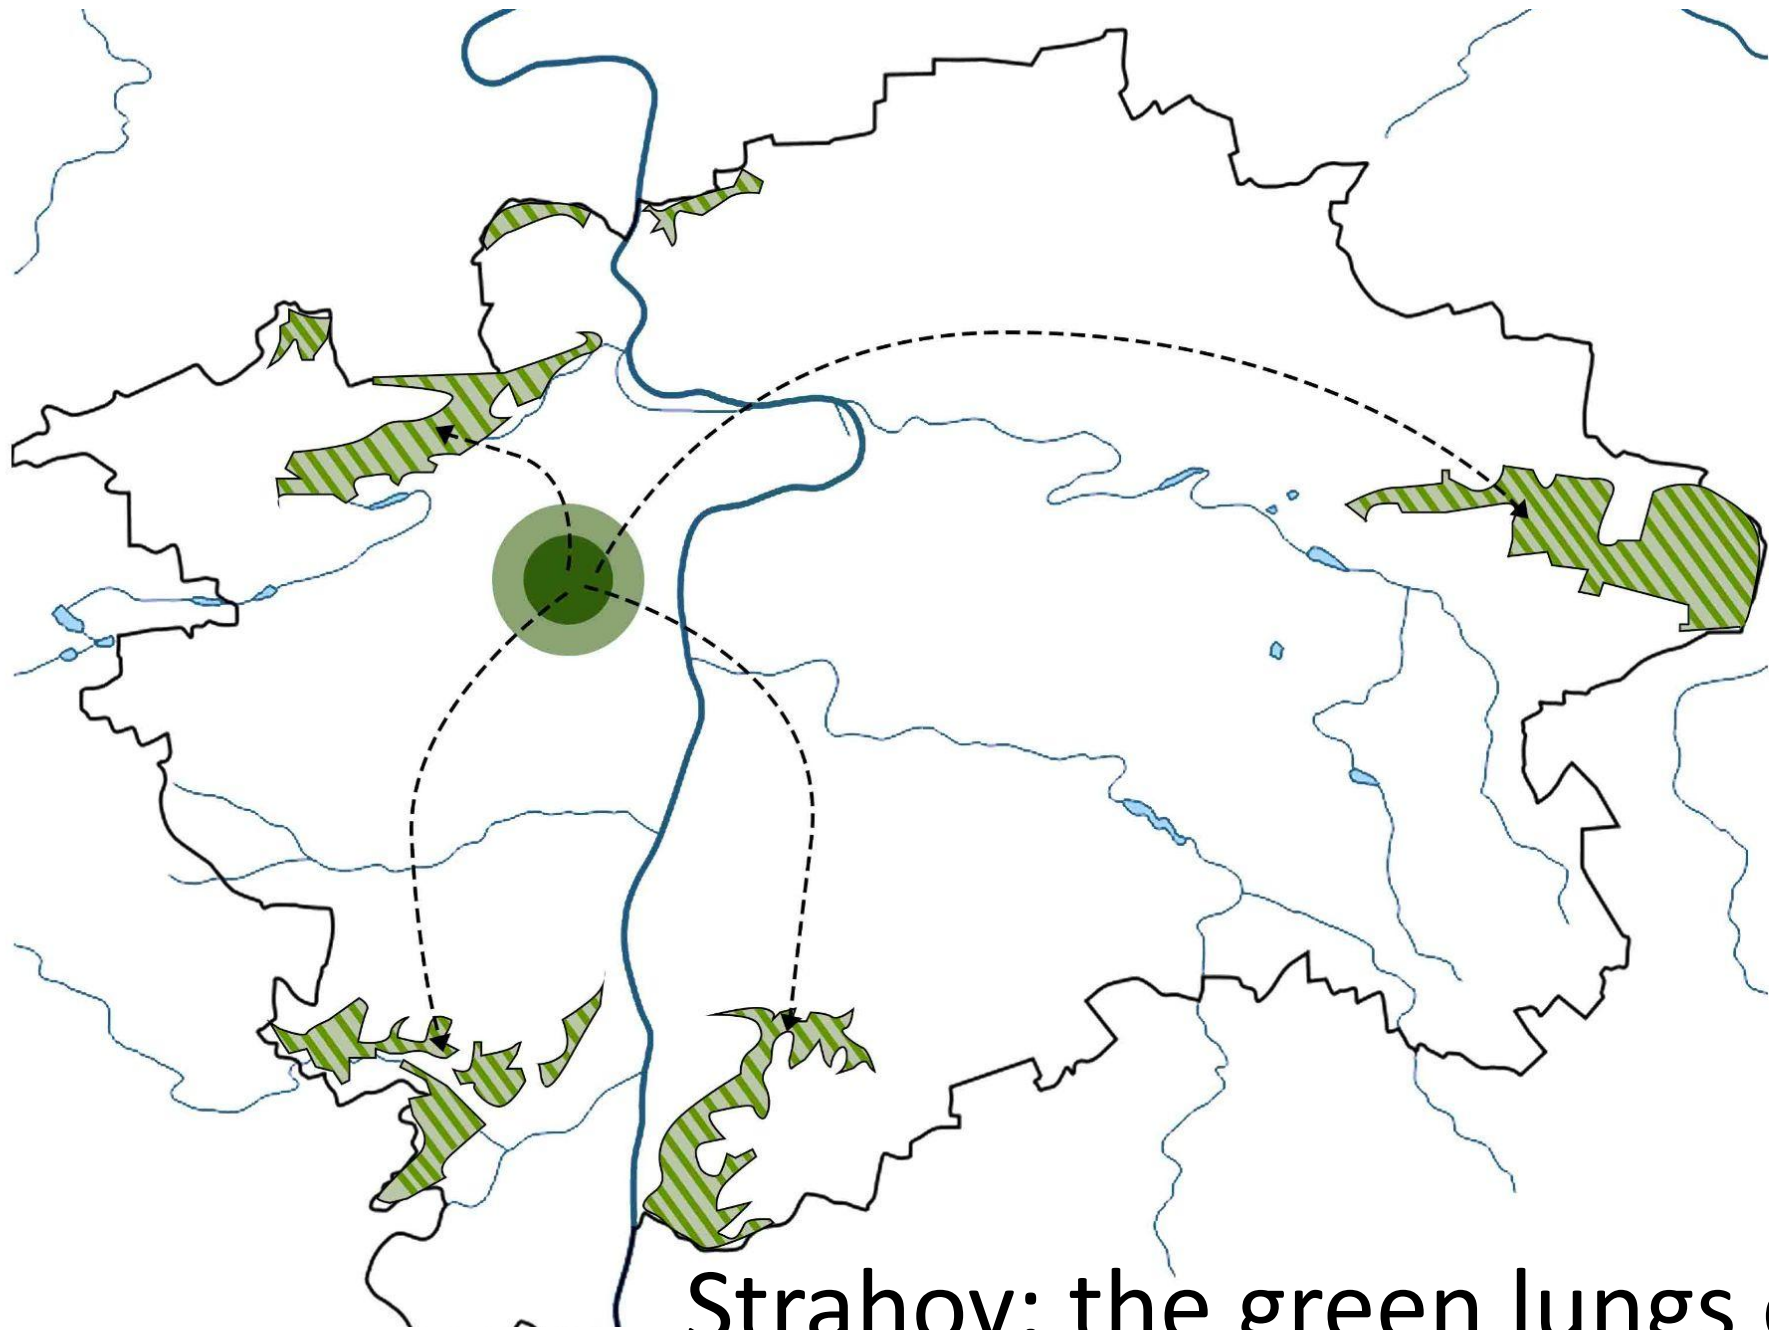

Strahov: the green lungs of prague