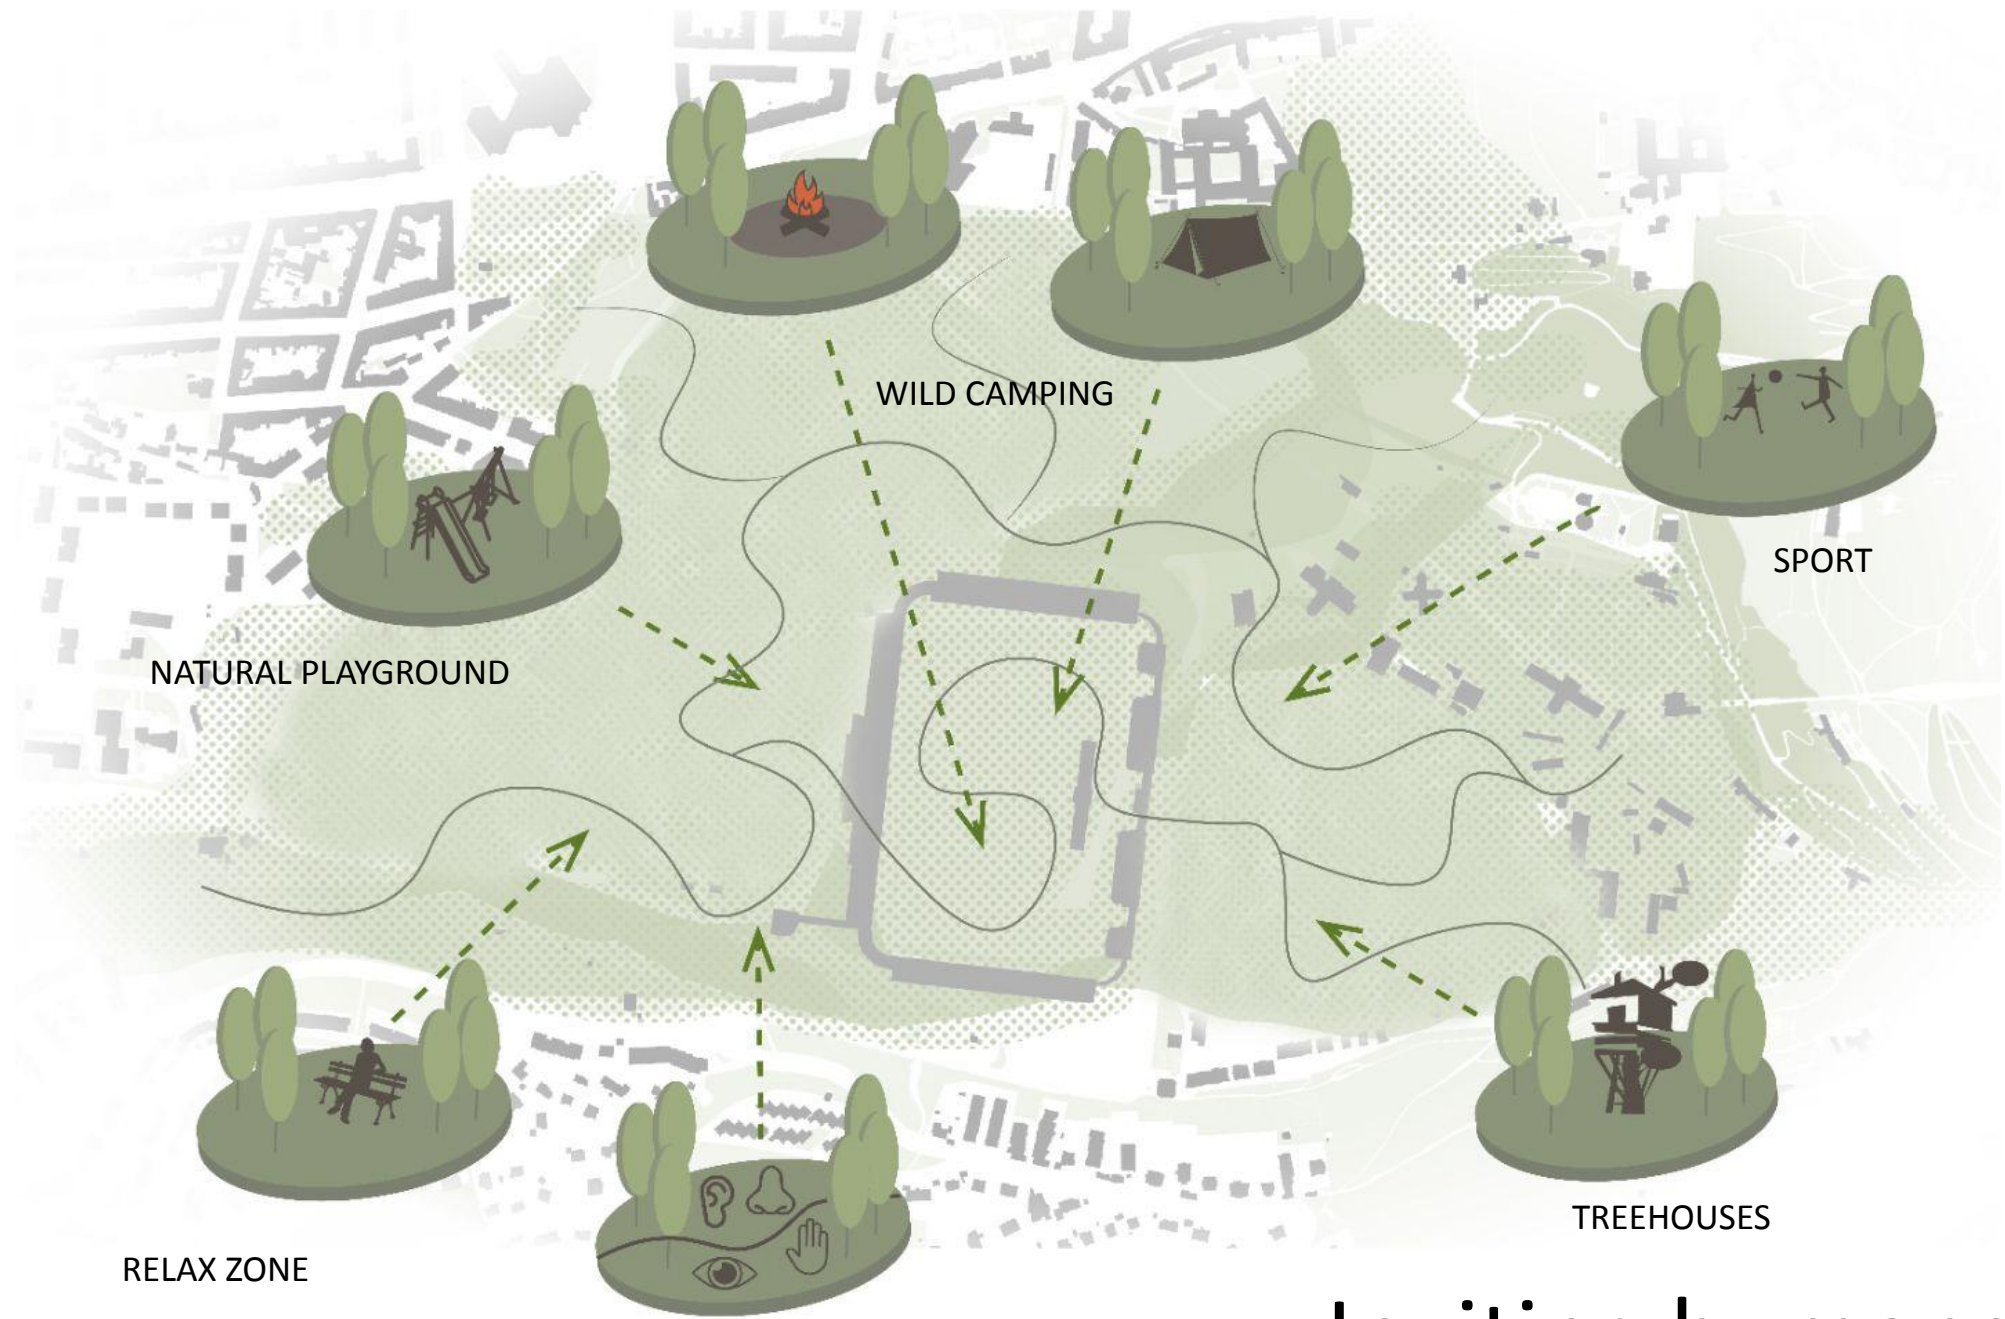

YEAR 2122

BROWNFIELD MAP

Trainstation Bubny
110 ha
about 23min to CTU

Trainstation Žižkov
about 30min to CTU

Smíchov
about 30min to CTU

Nature at home

NATURAL PLAYGROUND

WILD CAMPING

SPORT

RELAX ZONE

SENSORY FIELD

TREEHOUSES

Inviting humans back

Thank you for the attention!