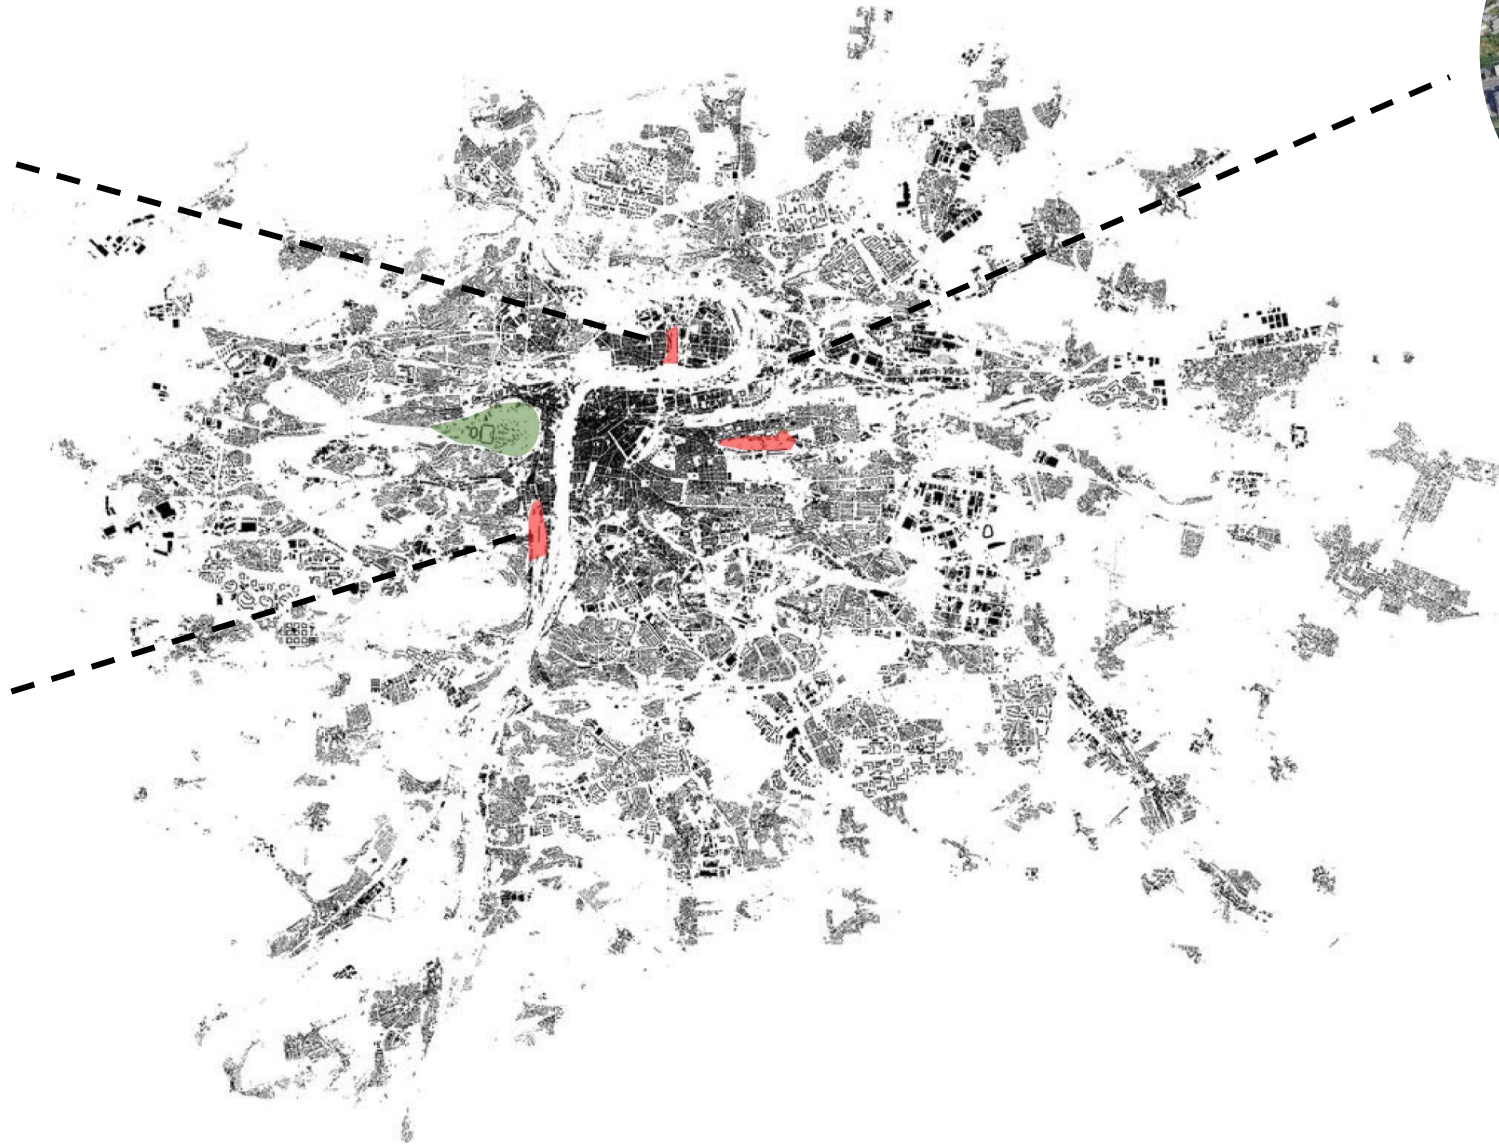

YEAR 2122

BROWNFIELD MAP

Trainstation Bubny
110 ha
about 23min to CTU

Trainstation Žižkov
about 30min to CTU

Smíchov
about 30min to CTU

Nature at home

NATURAL PLAYGROUND

WILD CAMPING