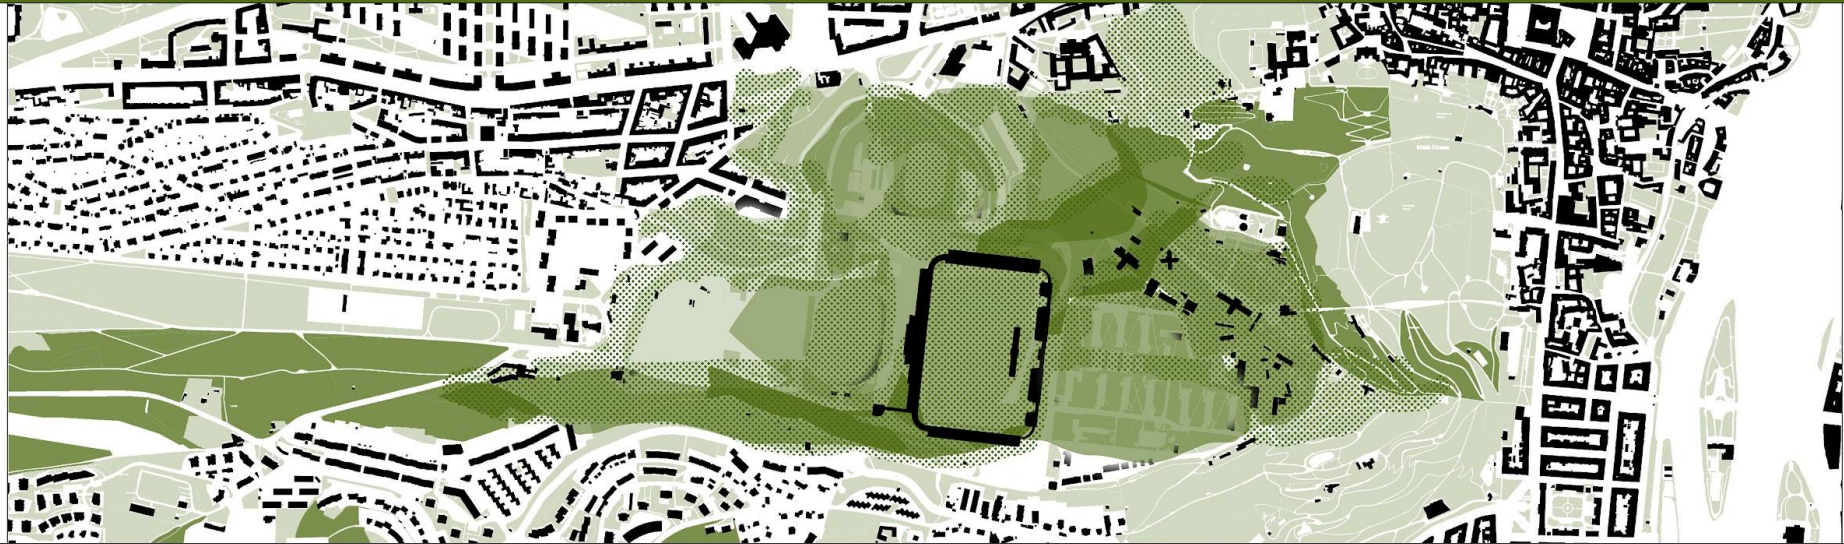

YEAR 2122

BROWNFIELD MAP

Trainstation Bubny
110 ha
about 23min to CTU

Trainstation Žižkov
about 30min to CTU

Smíchov
about 30min to CTU

Nature at home

NATURAL PLAYGROUND

WILD CAMPING