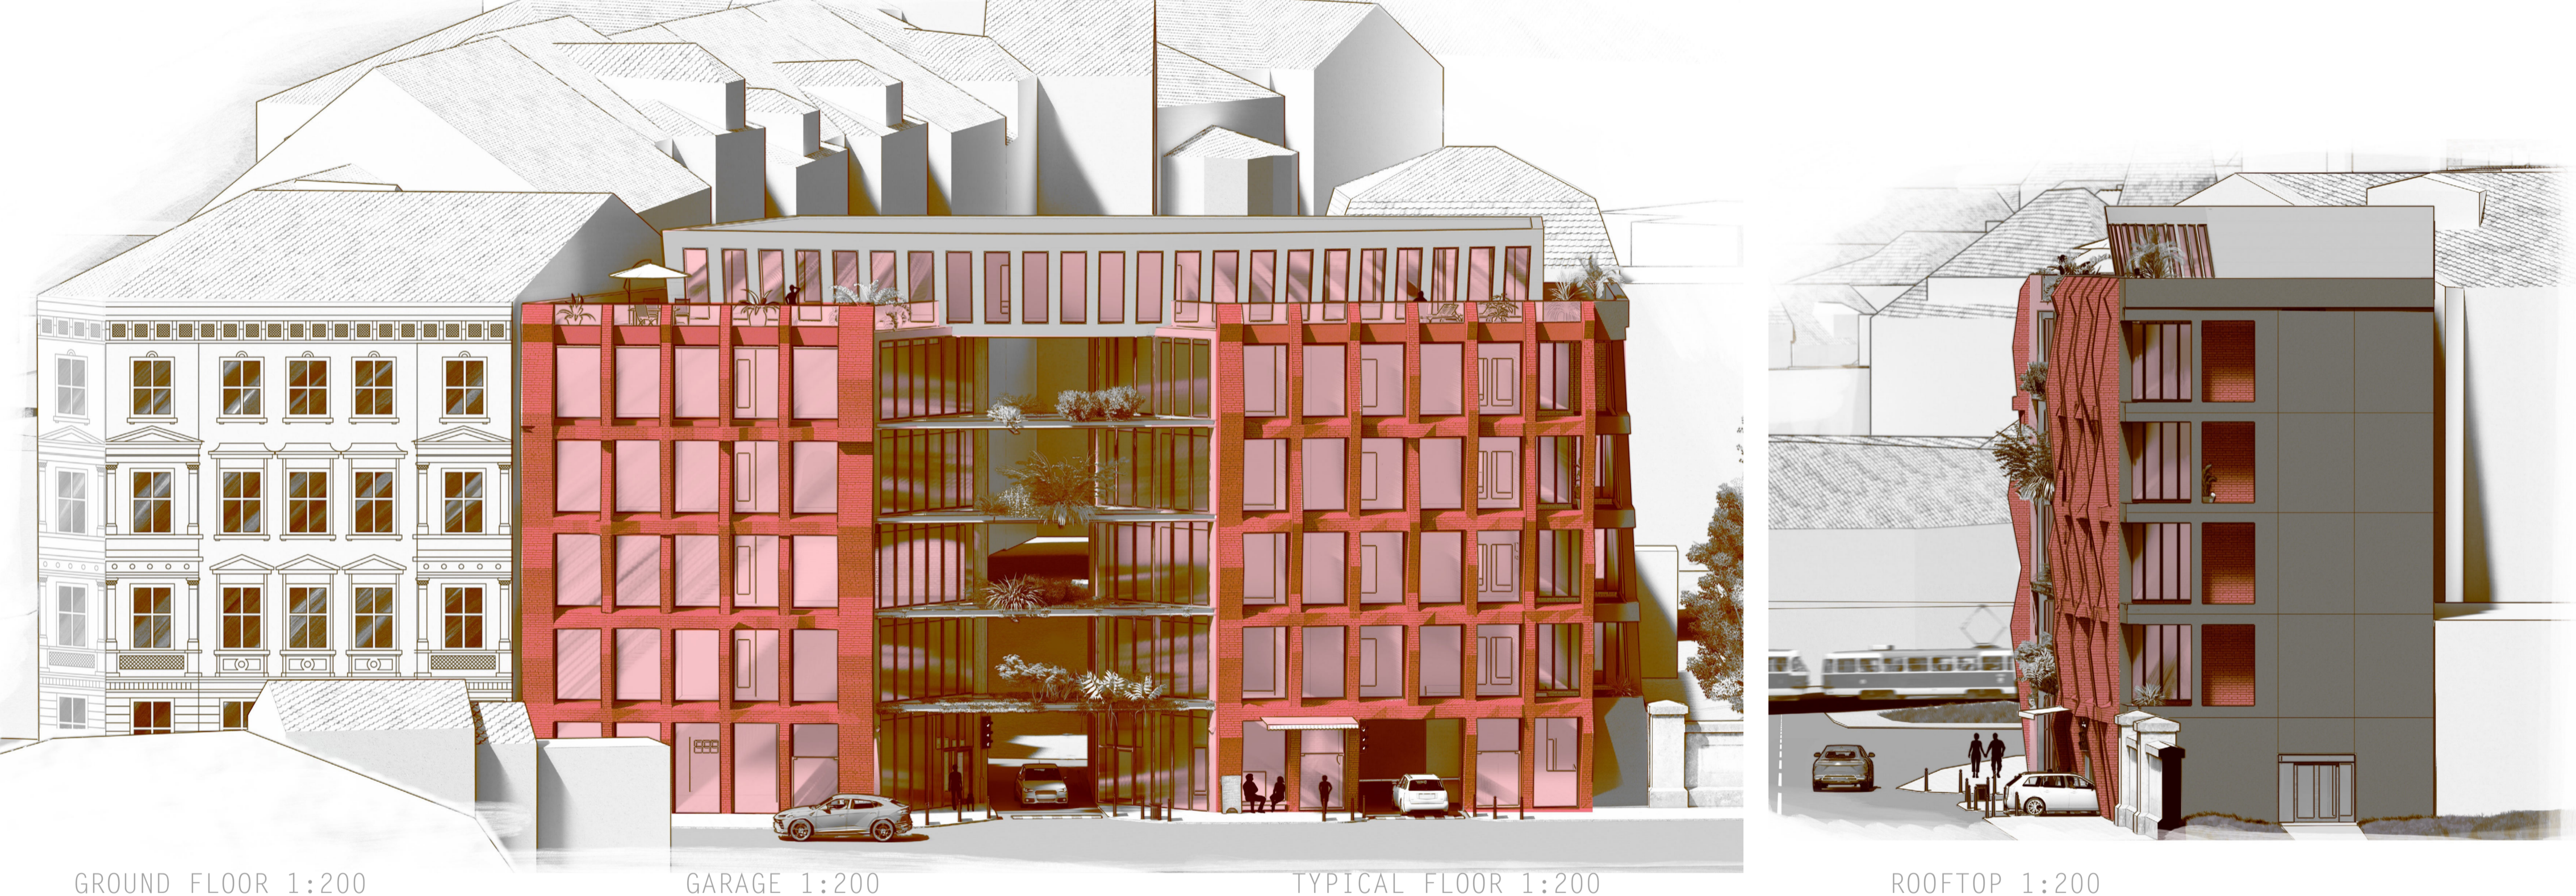

ELEVATIONS & SECTIONS M 1:150

GROUND FLOOR 1:200

GARAGE 1:200

TYPICAL FLOOR 1:200

ROOFTOP 1:200

ELEVATIONS & SECTIONS M 1:150

INTERIOR VISUALS /coffee house/apartment

KLARWHOLE HOUSE